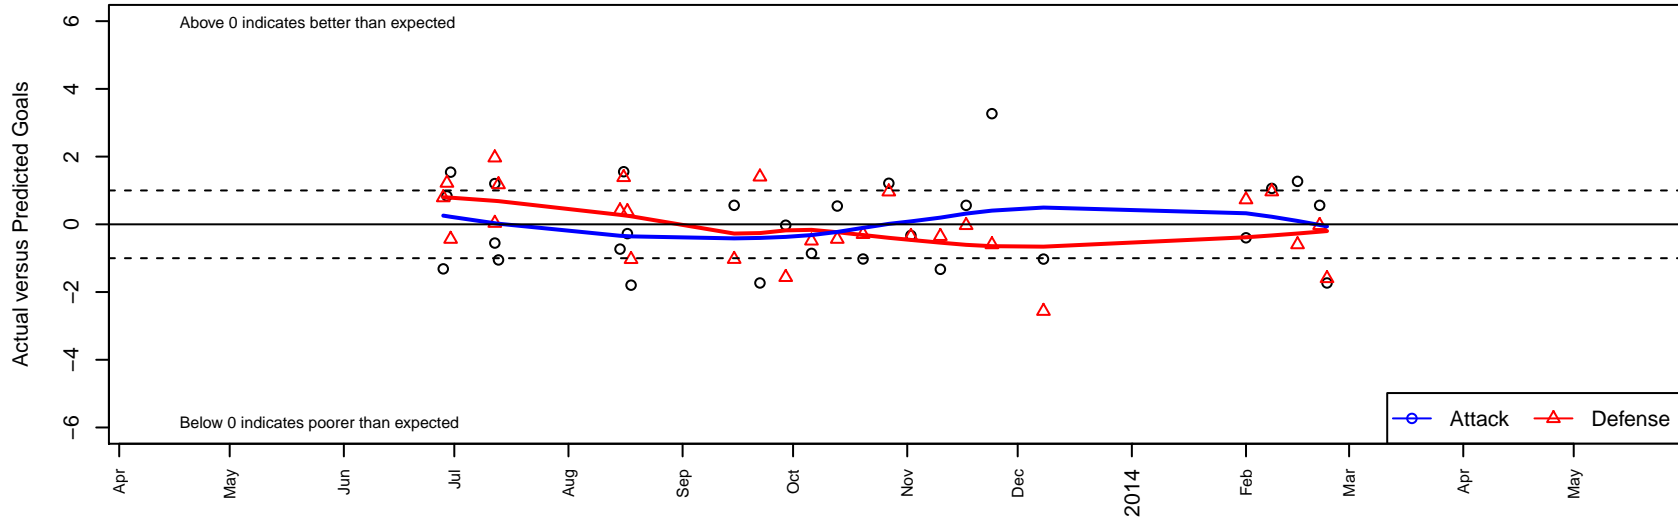

Cascade FC Green B98

Cascade FC
 North Bend, WA
 B98 total strength=1263
 attack=6.37 defense=3.89
 fall league = PSPL Classic 1 U15
 alt names used:
 Cascade FC Green B98
 Cascade FC B98 Green
 Cascade FC Green
 Cascade FC Green [B98]
 Cascade FC [B98]
 CASCADE FC B98 ()
 Cascade FC B98
 CASCADE FC B98 (WA)

Venues played:
 RVS Classic BU15
 Seattle Cup BU15
 Bigfoot Silver U15
 PSPL Classic 1 U15
 WA Cup BU15-17 Boys U15 Silver U15

Cascade FC Green B98
 Dots are actual minus expected GF (blue circles) and GA (red triangles).
 Blue line is smoothed change in attack strength. Red is smoothed change in defense strength.